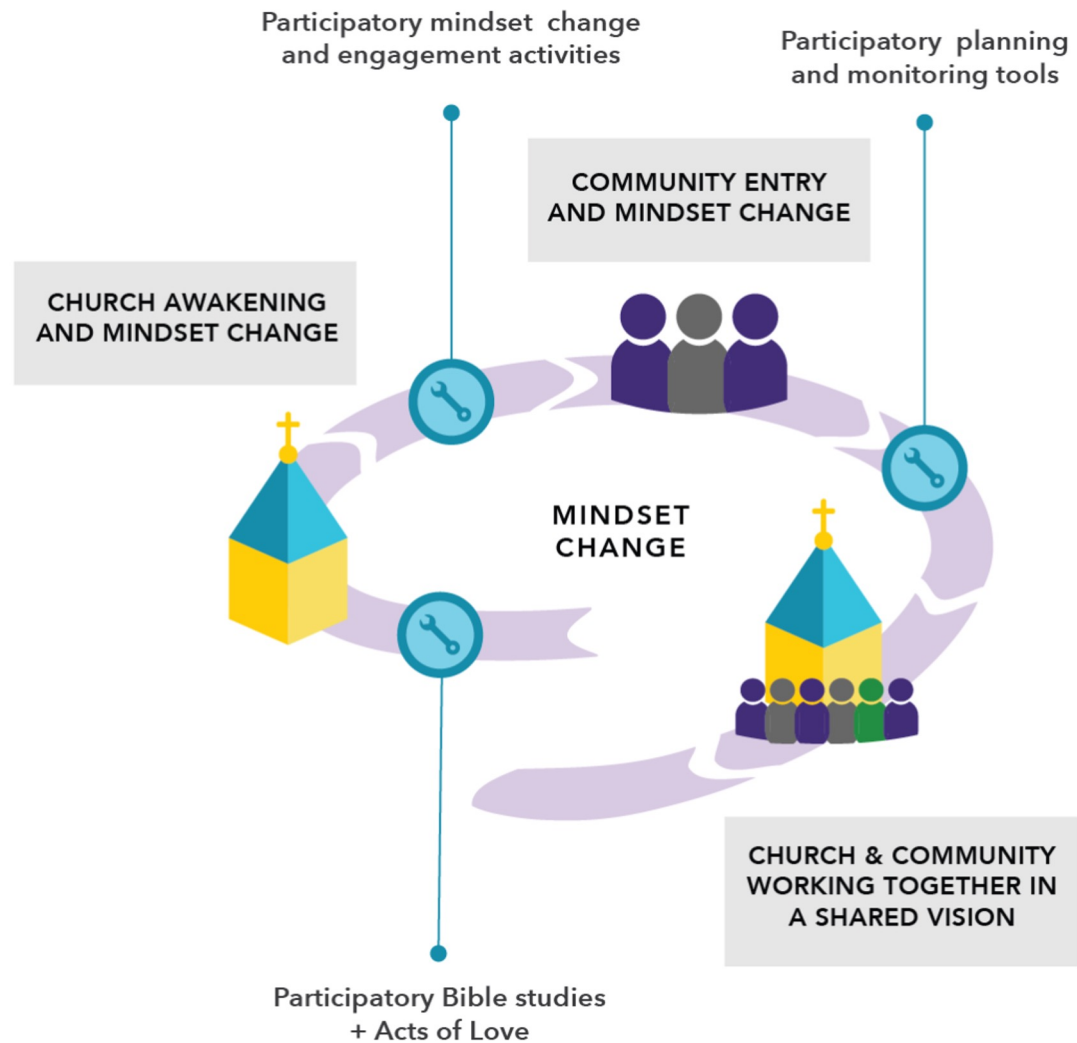

WHAT MAKES EAGLES DIFFERENT?